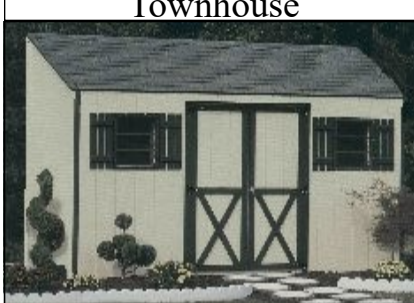

Garden Oaks Specialties
 1921 Rt 22 West
 Bound Brook, NJ 08805
 732-356-7333 Fax 732-356-7202
 www.gardenoaks.com E-Mail gardenoaks@aol.com

Can Cubbies 2016

3/3/16

One 5' Wall One 4' Wall
 4'x4'.....\$949.00
 4'x6'.....\$999.00
 4'x8'.....\$1099.00
 4'x10'.....\$1199.00

One 6' Wall One 5' Wall
 4'x6'.....\$1100.00
 4'x8'.....\$1200.00
 4'x10'.....\$1400.00

One 7' Wall One 6' Wall
 4'x6'.....\$1200.00
 4'x8'.....\$1300.00
 4'x10'.....\$1500.00

Prices Subject to Change Without Notice

Townhouse

6x8	\$1449.00	10x10	\$2099.00	12x16	\$2999.00
8x8	\$1649.00	10x12	\$2299.00	12x18	\$3399.00
8x10	\$1799.00	10x14	\$2399.00	12x20	\$3499.00
8x12	\$1999.00	10x16	\$2599.00	12x24	\$4149.00
8x14	\$2149.00	10x20	\$3149.00	12x28	\$4749.00
8x16	\$2299.00	10x22	\$3299.00	12x32	\$5099.00