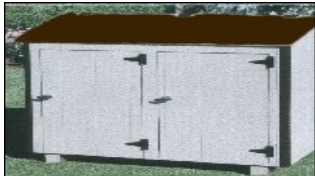

2 Door Can Holder
24"D x 5'W x 4'H - $469.00