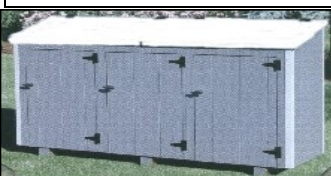

3 Door Can Holder
24"D x 7'3"W x 4'H $499.00

1. Colors for the
   2 and 3 door
   Roof Clay or White Only
2. Barn Red,
   - Charcoal Brown
   - Cape Cod Gray,
   - Wedgewood Blue
   - Beige, Chestnut